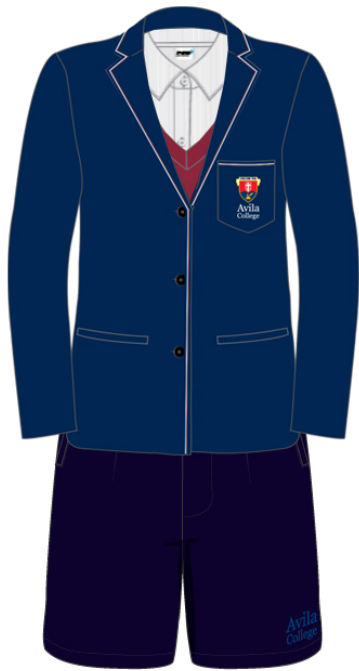

Avila Short & Shirt Combination

Shopping list for this combo:

- Avila Crest navy Blazer
- Avila embroidered & tailored Short
- Avila Crest white Shirt - short or long sleeve
- Avila Maroon Jumper (Navy Jumper for Yr 11+12)
- White knee length Socks
- Avila Crest Schoolbag
- Black lace up Shoes
- Avila Crest Scarf (optional)
- Avila Lab Coat
- Avila Apron